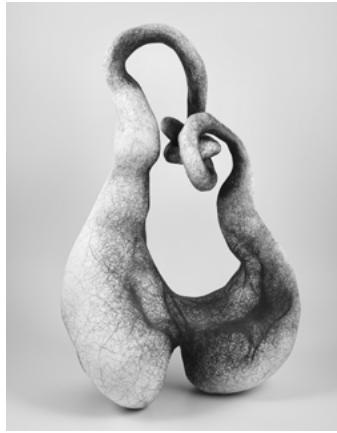

THE MIDDLETOWN ARTS CENTER PRESENTS *MEANT TO BE* ART EXHIBITION

The exhibition runs February 2–27, 2026, with an Opening Reception to be held on Saturday, February 7, 2026, from 6-8 p.m.

Middletown, NJ (January 27, 2026) – The Middletown Arts Center is pleased to present its February exhibition, *Meant to Be*, a group show exploring themes of connection and unity, featuring work by more than 25 artists across a wide range of media. Curated by Eleanor James and Jennifer Watson, the show will be on view February 2 – 27, 2026, with an Opening Reception to be held on Saturday, February 7, 2026, from 6-8 p.m. The reception is free and open to the public.

Meant to Be is a representation of connection and the coming together of different worlds in a time of divide. Politics, culture, religion and even truth seem to be in a place of subjectivity and separation. This collection of works by focuses on hope of collaboration, unity and compassion.